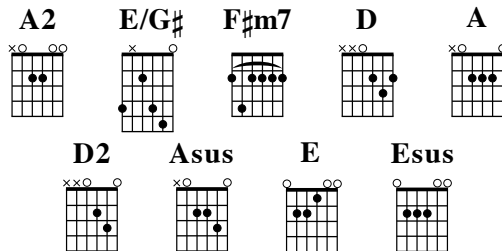

Child Of God (1 of 2)

Kathryn Scott

INTRO

A2 E/G# F#m7 D A2 A E/G# F#m7 D A2

VERSE 1

E/G# F#m7
 With every breath, with every thought
 D2 F#m7
 From what is seen to the deepest part
 E/G# F#m7
 I offer all that I've come to be
 D2 Esus A2 D2
 To know Your love fathering me

Child Of God (2 of 2)

CHORUS

A Asus A E/G# F#m7 D2 E F#m7
 Father, You're all I need, my soul's suffi- cien- cy

E/G# A Asus A
 You're my strength when I am weak

E/G# F#m7 D E F#m7

The love that car- ries me, Father

E/G# A Asus A E/G# F#m7 D2 E F#m7

Father, You're all I need, my soul's suffi- cien- cy

E/G# A Asus A

My strength when I am weak

E/G# F#m7 D E F#m7

The love that car- ries me

Esus E D2 E A2

Your arms enfold me 'til I am only a child (Your arms enfold)

Esus E D2 E A2 E/G# F#m7 D A2

Your arms enfold me 'til I am only a child of God

A E/G# F#m7 D A2